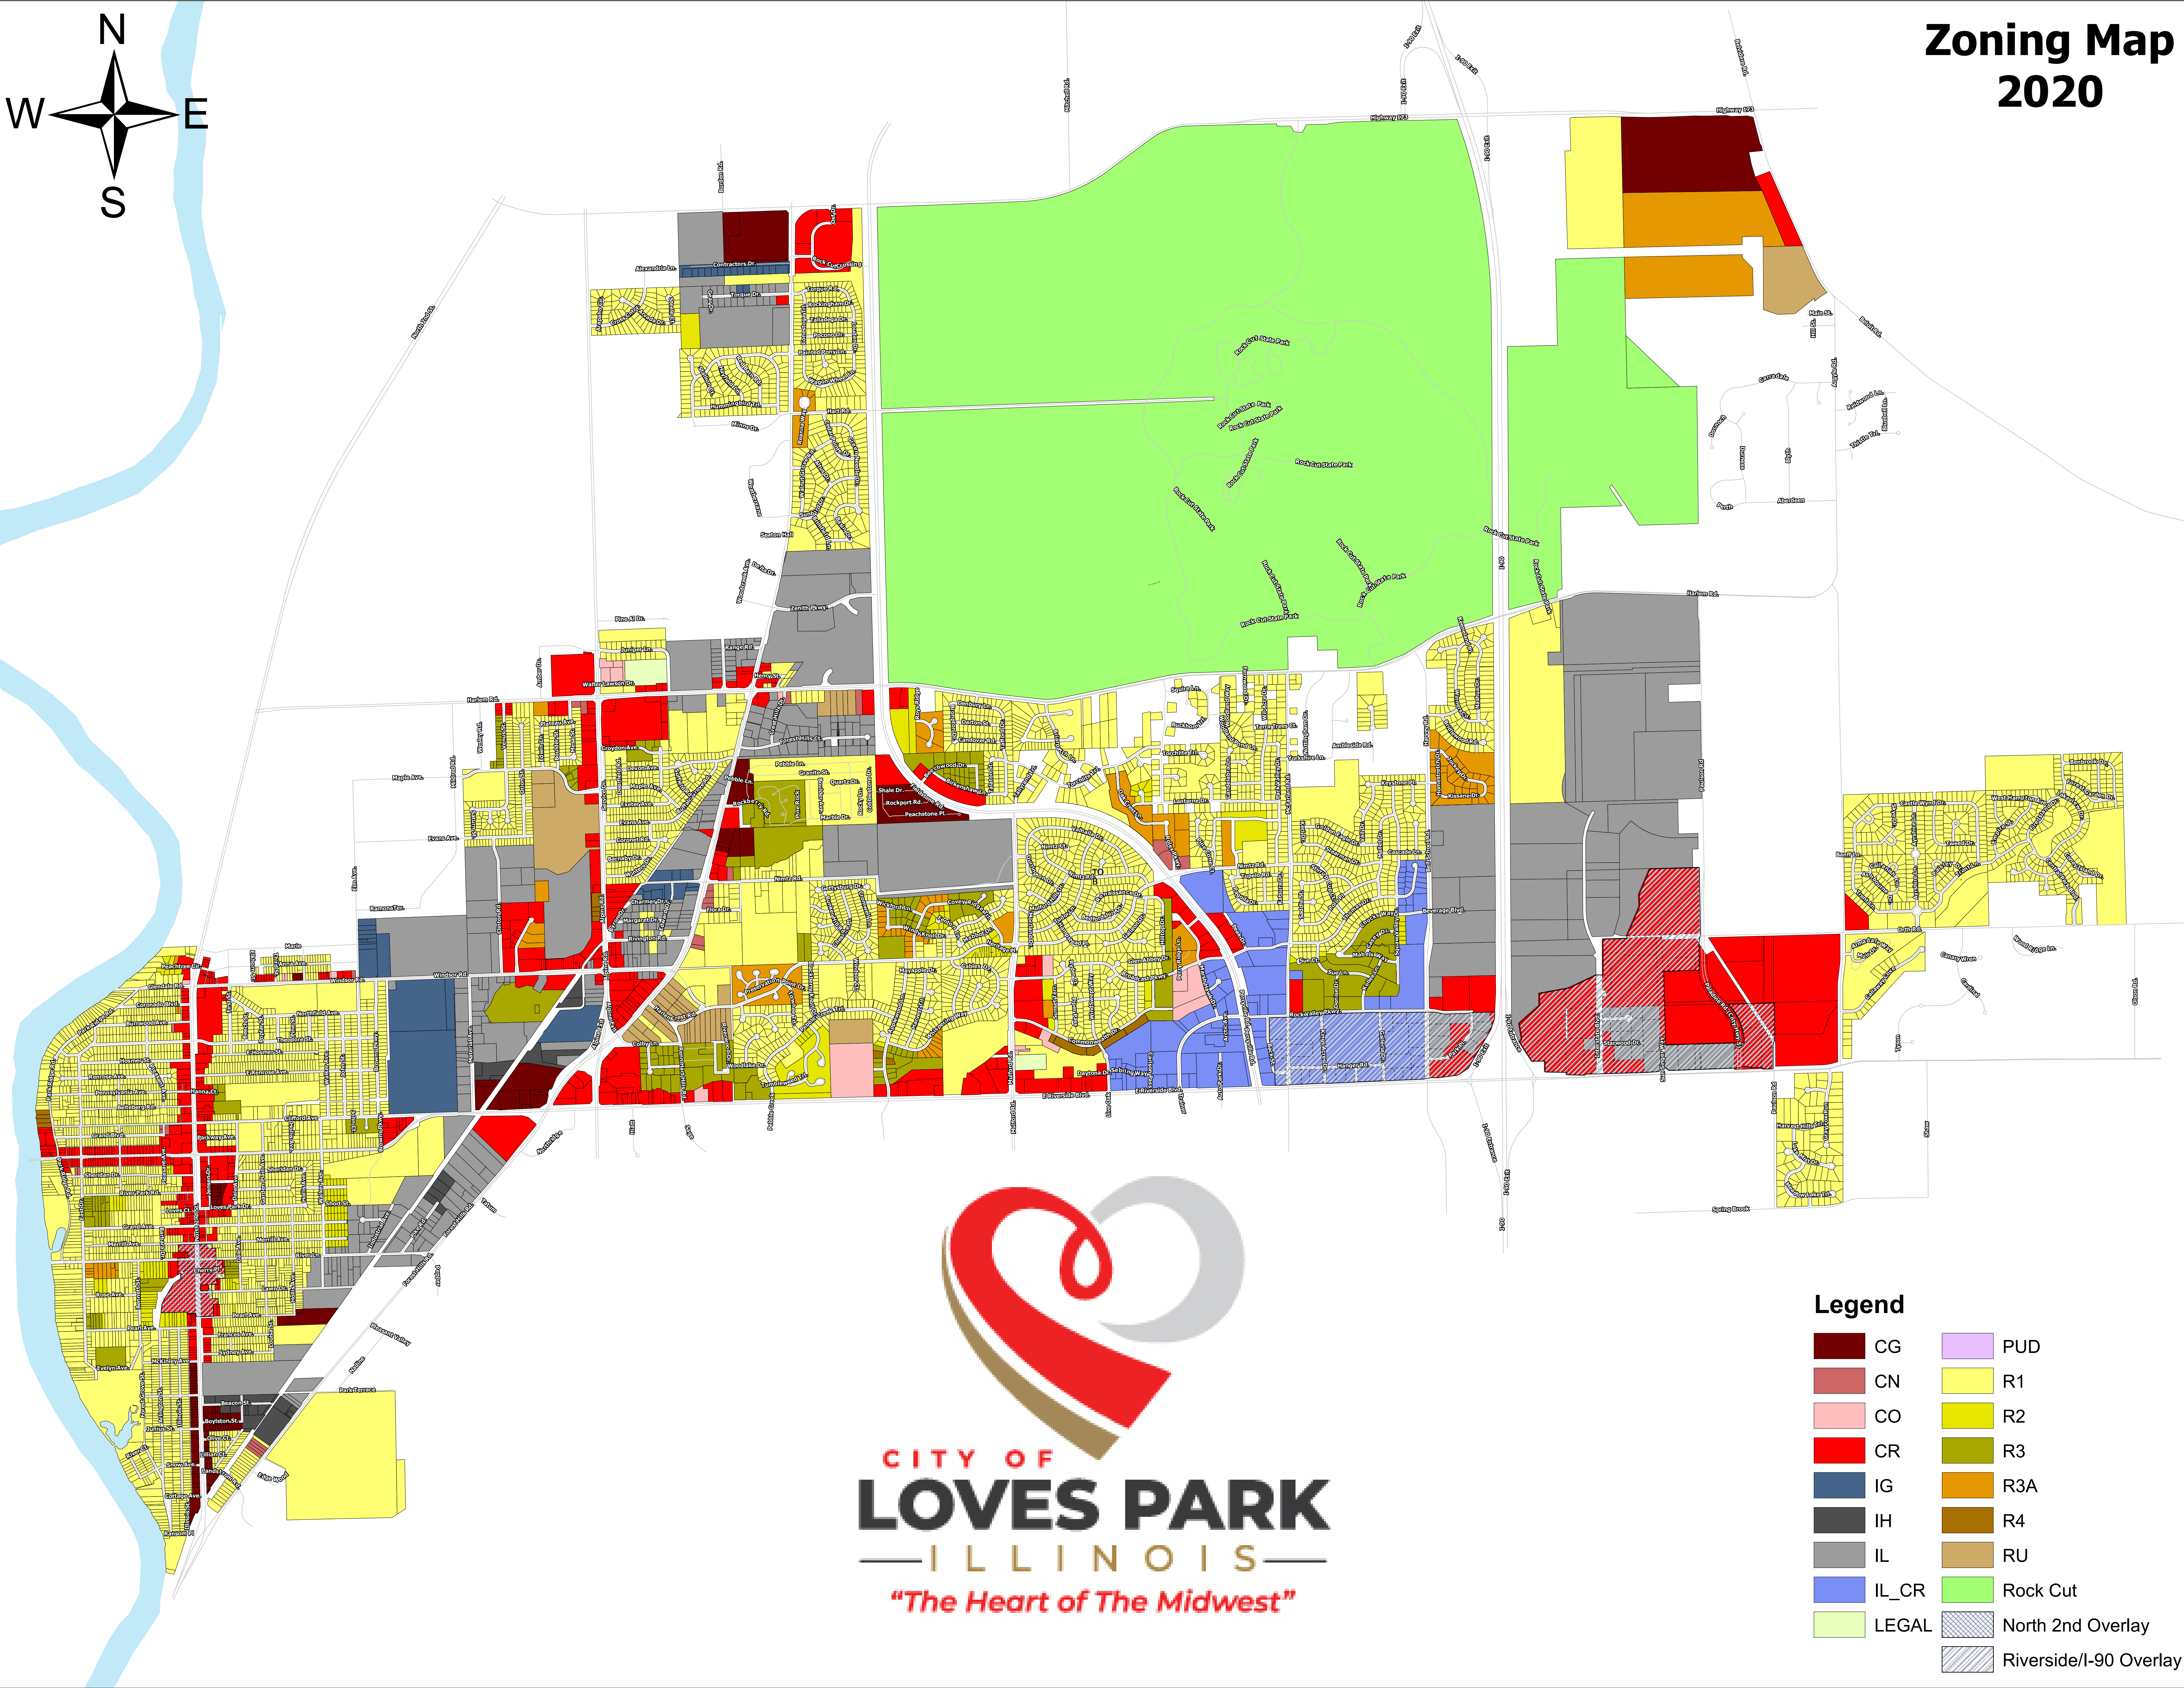

Zoning Map 2020

CITY OF
LOVES PARK
— ILLINOIS —
"The Heart of The Midwest"

Legend

| | | | |
|--|-------|--|------------------------|
| | CG | | PUD |
| | CN | | R1 |
| | CO | | R2 |
| | CR | | R3 |
| | IG | | R3A |
| | IH | | R4 |
| | IL | | RU |
| | IL_CR | | Rock Cut |
| | LEGAL | | North 2nd Overlay |
| | | | Riverside/I-90 Overlay |